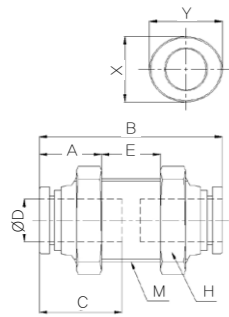

F-PMM

(Bulkhead Union)

CODE	MODEL	ØD	M	A	B	C	E	H	X	Y	W.G(g)	Q'ty/ inbox
96190400	F-PMM 04	4.0	M12X1	10.6	31.0	14.9	9.8	17.0	8.6	10.5	29.6	50
96190600	F-PMM 06	6.0	M15X1	11.3	32.5	15.8	10.0	19.0	11.0	12.5	41.3	40
96190800	F-PMM 08	8.0	M17X1	13.8	36.4	17.8	8.8	22.0	13.0	14.5	53.1	40
96191000	F-PMM 10	10.0	M20X1	14.4	40.9	19.8	12.1	27.0	16.0	17.5	85.5	25
96191200	F-PMM 12	12.0	M24X1	16.4	45.8	22.4	13.0	30.0	19.5	21.5	127.6	20

(mm)